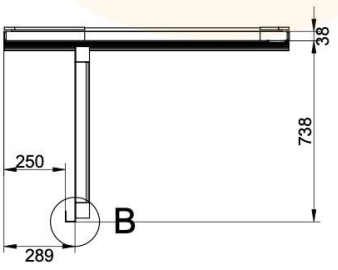

Landing 1 and door front information
Scale: 1:20

Scale: 1:30

B (1:10)

A (1:5)

Landing	Door type
1	AL5
2	AL5
3	AL5
4	AL5
5	AL5

Approved for manufacturing
Approved by
builder:

European view placement: