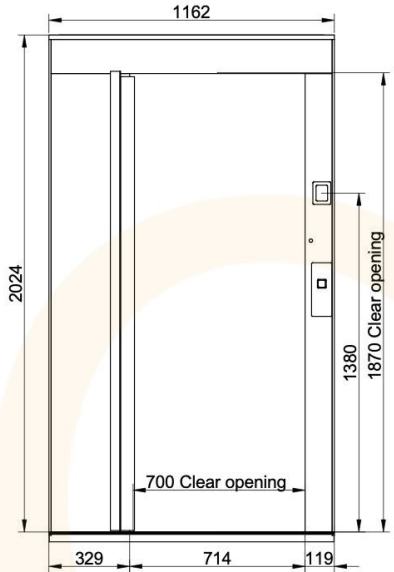

Landing 1 and door front information
Scale: 1:20

Scale: 1:30

B (1:10)

A (1:5)

Landing	Door type
1	AL5
2	AL5
3	AL5
4	AL5
5	AL5

Approved for manufacturing
Approved by
builder:

European view placement: