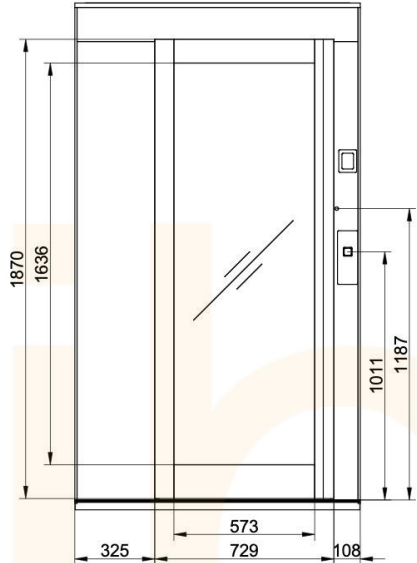

Landing 1 and door front information
Scale: 1:20

Scale: 1:30

B (1:10)

A (1:5)

Landing	Door type
1	AL5
2	AL5
3	AL5
4	AL5
5	AL5

Approved for manufacturing
Approved by
builder:

European view placement: