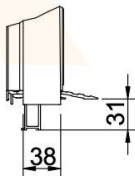

Landing 1 and door front information
Scale: 1:20

Scale: 1:30

B (1:10)

A (1:5)

Landing	Door type
1	AL5
2	AL5
3	AL5
4	AL5
5	AL5

Approved for manufacturing
Approved by
builder:

European view placement: