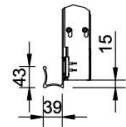

Landing 1 and door front information
Scale: 1:20

Scale: 1:30

B (1:10)

A (1:5)

Landing	Door type
1	AL5
2	AL5
3	AL5
4	AL5
5	AL5

Approved for manufacturing
Approved by
builder:

European view placement: